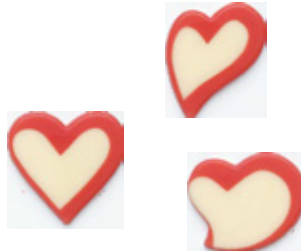

Code: SV-27

30x30mm

Coeur courbé

80 unités

Prix: 4.85